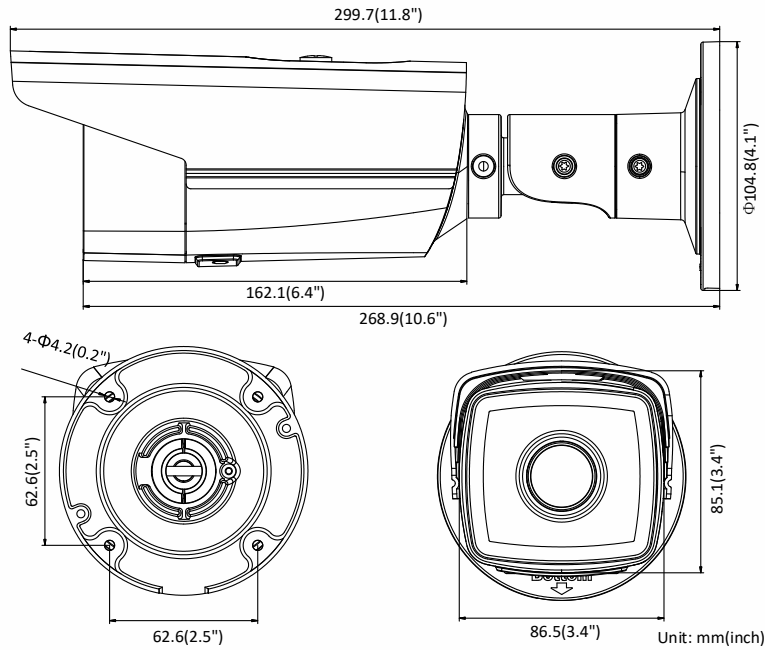

Dimension

Accessory

Distributed by

DS-1260ZJ(Black)
Junction Box

Headquarters

No.555 Qianmo Road, Binjiang District,
Hangzhou 310051, China
T +86-571-8807-5998
overseasbusiness@hikvision.com

Hikvision USA
T +1-909-895-0400
sales.usa@hikvision.com

Hikvision Europe
T +31-23-55-42-770
info.eu@hikvision.com

Hikvision Middle East
T +971-4-8816086
salesme@hikvision.com

Hikvision Russia
T +7-495-669-67-99
saleru@hikvision.com

Hikvision India
T +91-22-28469900
sales@pramahikvision.com

Hikvision Italy
T +39-0438-6902
info.it@hikvision.com

Hikvision France
T +33(0)1-85-330-450
info.fr@hikvision.com

Hikvision Spain
T +34-91-737-16-55
info.es@hikvision.com

Hikvision Poland
T +48-22-460-01-50
poland@hikvision.com

Hikvision UK
T +01628-902140
support.uk@hikvision.com

Hikvision Singapore
T +65-6684-4718
sg@hikvision.com

Hikvision Oceania
T +61-2-8599-4233
salesau@hikvision.com

Hikvision Canada
T +1-909-895-0400
sales.usa@hikvision.com

Hikvision Korea
T +82-31-731-8841
sales.korea@hikvision.com

Hikvision Brazil
T +55 11 3318-0050
Latam.support@hikvision.com

Hikvision Africa
T +27 (10) 0351172
sale.africa@hikvision.com

Hikvision Hong Kong
T +852-2151-1761